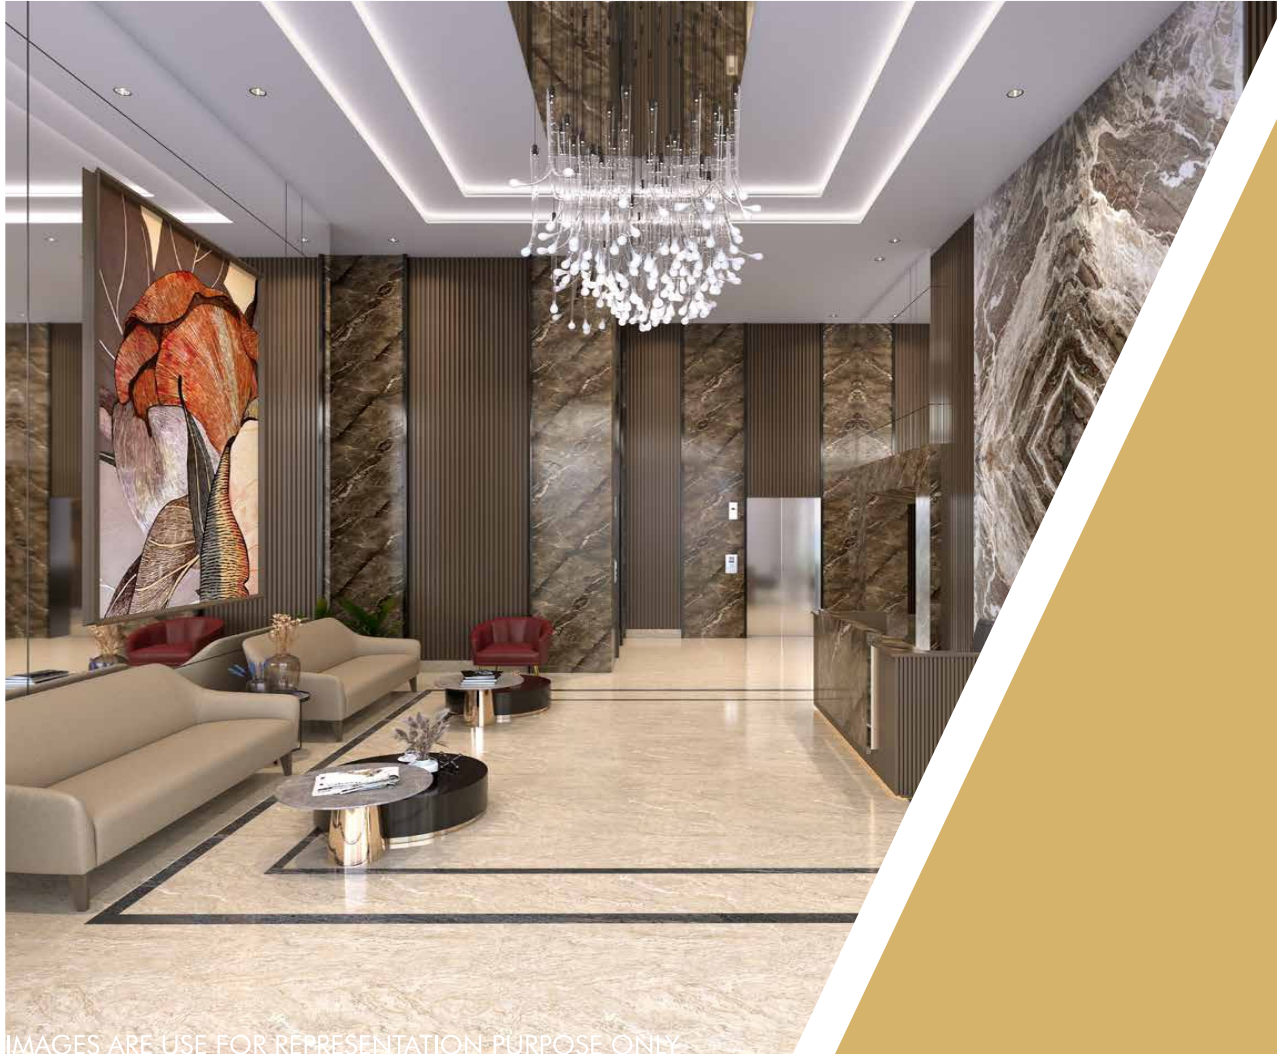

Our latest offering, Kohinoor Pearl, embodies our vision of premium living in Ulhasnagar's most sought after location. Designed by renowned architects, this G+11 Ultra-Luxurious Tower brings together spacious Deck Apartments, Exclusive Roof-Top Amenities, and A Grand Lifestyle Experience. With a focus on innovation, superior quality, and customer satisfaction, Kohinoor Group continues to set new benchmarks in the real estate industry, transforming dreams into reality-one exquisite home at a time.

LAVISH ENTRANCE
LOBBY

IMAGES ARE USE FOR REPRESENTATION PURPOSE ONLY

A VISUAL EXPERIENCE
OF ELEGANCE
AT YOUR LUXURIOUS
CLUB HOUSE

IMAGES ARE USE FOR REPRESENTATION PURPOSE ONLY

IMAGES ARE USE FOR REPRESENTATION PURPOSE ONLY